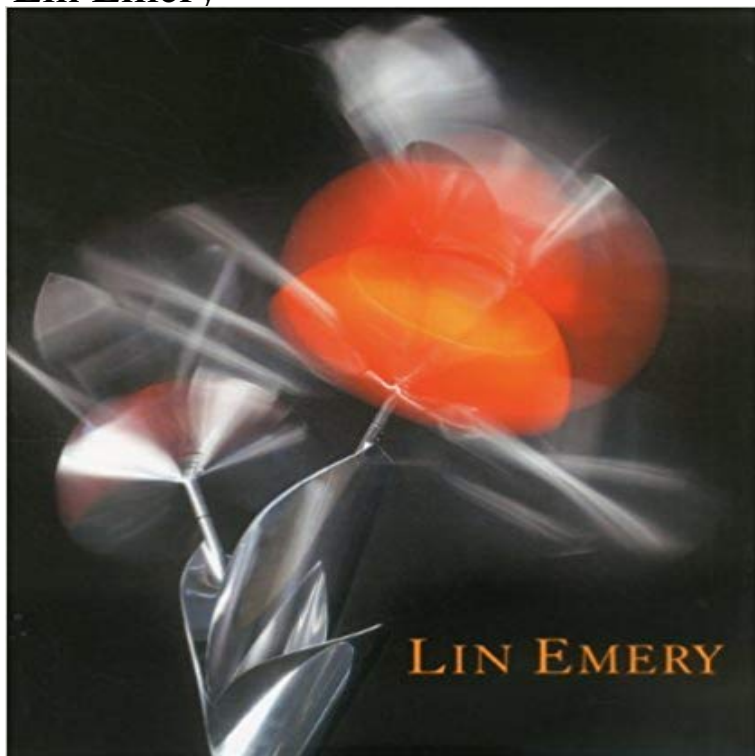

Lin Emery

Inspired by the forms and forces of nature, Lin Emery's gracefully undulating kinetic sculpture constructed of highly polished abstract metal shapes adorn museums and outdoor public spaces around the world. I love the natural movement of the trees on the levees, the river, and anything in nature, Emery says. The flowing motion of her structures are also propelled by natural forces; she began using water to power her structures 30 years ago and later utilized wind to also generate movement in her creations. The resulting revolving, twirling, and linked elements evoke plants, trees, clouds, or water. This publication covers the life and majestic sculptures created during a career of nearly 60 years from her education working in clay under Ossip Zadkine in Paris, to her move in the 1950s to New Orleans and her explorations in bronze, aluminum, nickel, and other metals. Emery has been a dedicated student to the craft of metal working since the beginning of her career. In the early years when the metal working studios in New Orleans wouldn't accept women into their program, she went up to New York to learn welding techniques and to develop her skills. The recipient of numerous awards, including the prestigious Grand Prize for Public Sculpture in Japan, Emery has exhibited throughout the United States as well as in England, Japan, Australia, Germany, and France, and her work hangs in venerable national collections including the National Academy of Design in New York, the New Orleans Museum of Art, and the Smithsonian American Art Museum in Washington, DC.

[\[PDF\] Miles Morales: Ultimate Spider-Man Vol. 2: Revelations](#)

[\[PDF\] The South alone, should govern the South: and African slavery should be controlled by those only, who are friendly to it.](#)